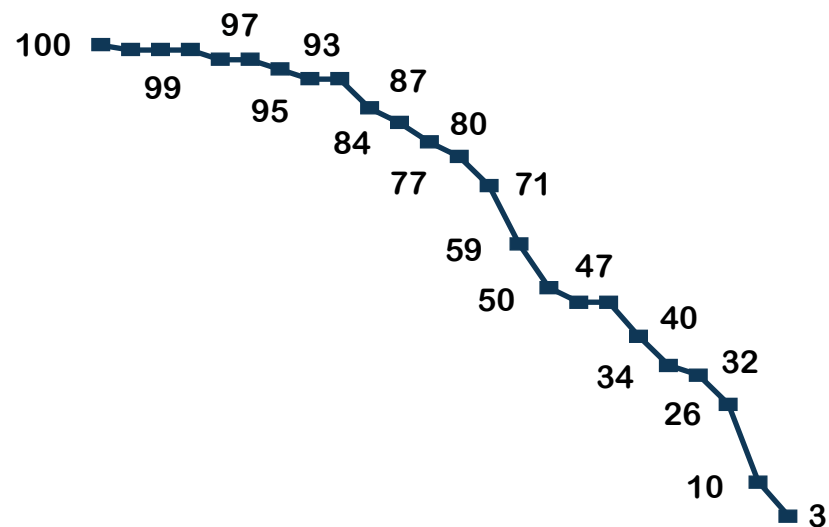

% Calculada pelo número de UH's

Comparativo entre as semanas - Geral / Categoria (%)

(Apenas hotéis fechados)

Upscale

Resort

Redes e Resorts participantes

Accor Hotels	Hotelaria Brasil	Sheraton São Paulo WTC Hotel
Amarante Hospitalidade	Hplus Hotelaria	Slaviero Hotéis
Aram Hotéis	Hyatt Hotels	Tivoli Hotels & Resorts
Arraial d'Ajuda Eco Resort	Iberostar	Transamérica Hospitality Group
Atlântica Hotels	Infinity Blue Resort & Spa	Travell Inn Hotels
Aviva Hotéis	Intercity Hotels	Vale Suíço Resort
B&B Hotels Brazil	InterContinental Hotels Group	Wyndham Hotels and Resorts
Beach Park	Itá Thermas Resort e Spa	
Blue Tree Hotels	Jatiúca Hotel e Resort	
Bourbon Hotéis & Resorts	La Torre Resort All Inclusive	
Bristol Hotéis & Resorts	Louvre Hotels Group	
Cana Brava Resort	Mabu Hotéis & Resorts	
Casa Grande Hotel Resort & Spa	Malai Manso Resort late Golf Convention & Spa	
Catussaba Hotéis e Resorts	Mavsa Resort Convention & Spa	
Club Méditerranée	Monreale Hotels	
Costão do Santinho Resort, Golf & Spa	Nannai Resort & Spa	
Dom Pedro Hotels	Nobile Hotéis	
Estanplaza Hotels	Ocean Palace Beach Resort & Bungalows	
Falcon Hotéis	Palladium Hotel Group	
GJP Hotels & Resorts	Pestana Hotel Group	
Grande Hotel Senac	Plaza Hotéis	
Grupo Armação	Pontes Hotéis	
Grupo Campo Bahia	Porto Seguro Praia Resort	
Grupo Serhs	Recanto Cataratas Thermas Resort & Convention	
Grupo Taúa Hotéis	Royal Palm Hotels & Resorts	
Hotéis Deville	Santa Clara Eco Resort	
Hotéis Nacional Inn	Serrambi Resort	
Hotéis Othon		
Hotel Village Le Canton		